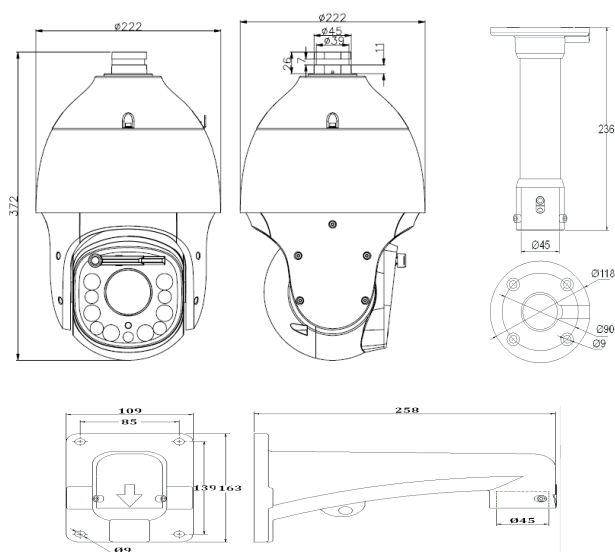

TC-H356Q Spec:30X/IW/A

H.265 5MP 30x Starlight AEW IR PTZ

Tiandy

Features

- Autotracking Early Warning(AEW)
- IR LED+White Light+Green Laser
- Starlight Ultra Low Light 0.002Lux
- S+265/H.265/H.264 HP/MP/BP/M-JPEG Codec
- Up to 2592×1944@30fps
- Mechanical WDR 140dB
- Smart IR, IR Range: 400m
- Min. Illumination Color: 0.002 Lux,B/W: 0.001 Lux, 0 Lux with IR
- NIR, WDR, 3D DNR, HLC, Dual-ICR, AWB, AGC, BLC
- VCA Tripwire/Double Tripwire/Perimeter/Object Abandon/Object
- Lost/Running/Loitering/Parking/Early Warning/Crowd/Audio
- Abnormal Detection/Video Abnormal Detection/Face
- Detection/People Counting/On duty Detection/Auto tracking
- Optical Zoom: 30x, Digital Zoom: 16x
- Speed Max 400°/s, -16~90° Tilt Angle
- Interface Built-in Speaker,Audio in/out 1/1,Alarm in/out
- 8/2,MicroSD Card Slot, up to 128GB, Reset Button,RS-485,BNC
- TVS 6000V, Lightning/Surge 4000V Protection, IP66
- Operating Conditions -40°C-70°C, 0~95% RHG

Dimensions

Camera	
Image Sensor	1/2.8" CMOS
Signal System	PAL/NTSC
Minimum Illumination	Color: 0.002 Lux @(F1.6,AGC ON)
	B/W:0.001Lux @(F1.6,AGC ON) 0 Lux with IR
White Balance	Auto/ ATW/ Manual
BLC	Y
HLC	Y
Smart Defog	Y
WDR	140dB
Digital Noise Reduction	3D DNR
Exposure Mode	Auto/ Manual/Iris First/ Shutter First
Shutter Time	1/1s~1/10000s
Day& Night	IR Cut Filter with Auto Switch
Optical Zoom	30x
Digital Zoom	16x
Privacy Masking	24 Privacy Mask Programmable; Optional Multiple Colors
Auto Focus	Auto/ Semi-automatic/ Manual
OSD	Size:16×16, 32×32, 24×24, 48×48, 64×64,96×96 Letters, Week, Date, Time, Total 5 Regions ,PTZ Angle Superposition
Lens	
Focal Length	4.7-141mm, 30x
Zoom Speed	Approx. 5s(Optical Wide-Tele)
Angle of View	69.5°(w)~2.7°(t)
Minimum Working Distance	1-1.5m(Wide-Tele)
Aperture Range	F1.5 ~ F4.0
Pan & Tilt	
Pan Range	360°endless
Pan Speed	Pan Manual Speed: 0.1° -240°/s
	Pan Preset Speed: 240°/s stepless
Preset Accuracy	±0.2°
Tilt Range	-16°-90° (Auto Flip)
Tilt Speed	Tilt Manual Speed: 0.1°-240°/s
	Tilt Preset Speed: 240°/s
3D Position	Y
Number of Preset	500
Scan	8
Cruise	8, up to 32 Presets per Cruise
Pattern	8, Each One With 600s Memory or 300 Orders
Power loss recovery	Y
Guard Action	Preset/ Cruise/ Pattern/ Scan
PTZ Position Display	Y
Freeze Frame	Y
RS-485 Protocols	PTZ_PELCO_D, PTZ_PELCO_P, PTZ_TC615_P, DOME_PELCO_D, DOME_PELCO_P, DOME_PLUS
Infrared	
IR Irradiation Distance	400m
IR Irradiation Angle	Adjustable by Zoom
Interface	
Audio Input	1-ch Line in Interface Line Input 2-2.4V[p-p]; Output Impedance 1KΩ, ±10%
Audio Output	1-ch, Line level, Impedance: 600Ω, Built-in speaker optional
Ethernet	1-ch RJ45 10M/ 100M
Alarm Input	8-ch
Alarm Output	2-ch
On-board Storage	MicroSD Card Slot, up to 128GB
BNC	1.0Vp-p / 75Ω, NTSC (or PAL) Composite
RS-485	Y
RESET	Y
Extension	N/A
Network	
Max.Image Resolution	5MP(2592×1944)
Main Stream	2592×1944@25/30fps; 2560×1920@25/30fps; 2560×1520@25/30fps; 2560×1440@25/30fps; 2048×1536@25/30fps; 1920×1080@25/30fps; 1920×1080@50/60fps; 1280×960@25/30fps; 1280×960@50/60fps; 1280×720@25/30fps; 1280×720@50/60fps
	704×576@25/30fps; 704×480@25/30fps; 704×288@25/30fps; 704×240@25/30fps; 352×240@25/30fps; 352×288@25/30fps;
	1920×1080@25/30fps; 1280×960@25/30fps; 1280×720@25/30fps; 704×576@25/30fps; 704×480@25/30fps; 640×480@25/30fps; 352×240@25/30fps; 352×288@25/30fps;
	1920×1080@25/30fps; 1280×960@25/30fps; 1280×720@25/30fps; 704×576@25/30fps; 704×480@25/30fps; 640×480@25/30fps; 352×240@25/30fps; 352×288@25/30fps;
Image Compression	S+265/H.265/H.264 High Profile/MJPEG
ROI Encoding	7 Dynamic Areas for Both Main and Sub Stream
Audio Compression	G711A/G711U/ADPCM/AAC
Protocols	TCP/UDP/HTTP/MULTICAST/UPnP/DHCP/PPPoE/DDNS/NFS/FTP/NTP/RTP/RTSP/IPV6/SNMP/SMTP
Remote Connection	10 Users Access at the Same Time
IP Address	Support static, dynamic IP address, Customized MTU , Customized Network card
System Compatibility	ONVIF (Profile S), SDK,P2P